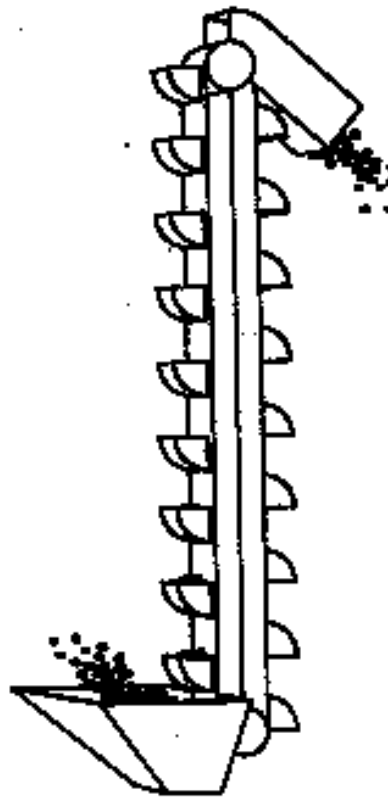

endless belt

PROFILE RANGE

**Road Profiler
Hot Vulcanised
Cleats**

PROFILE RANGE

1 60° Cleats

6 Chevron Cleats

2 Sidewall - 60° Cleats

3 Fabric Reinforced Cleats

4 Guide Strips

5 Side-wall

7 Bucket Elevators

Endless Belt Service Pty Ltd

44-46 Cox Avenue
Kingswood NSW 2747
PO Box 96
Kingswood NSW 2747
Tel: (02) 4722 8499
Fax: (02) 4722 8445

Endless Belt Lithgow Pty Ltd